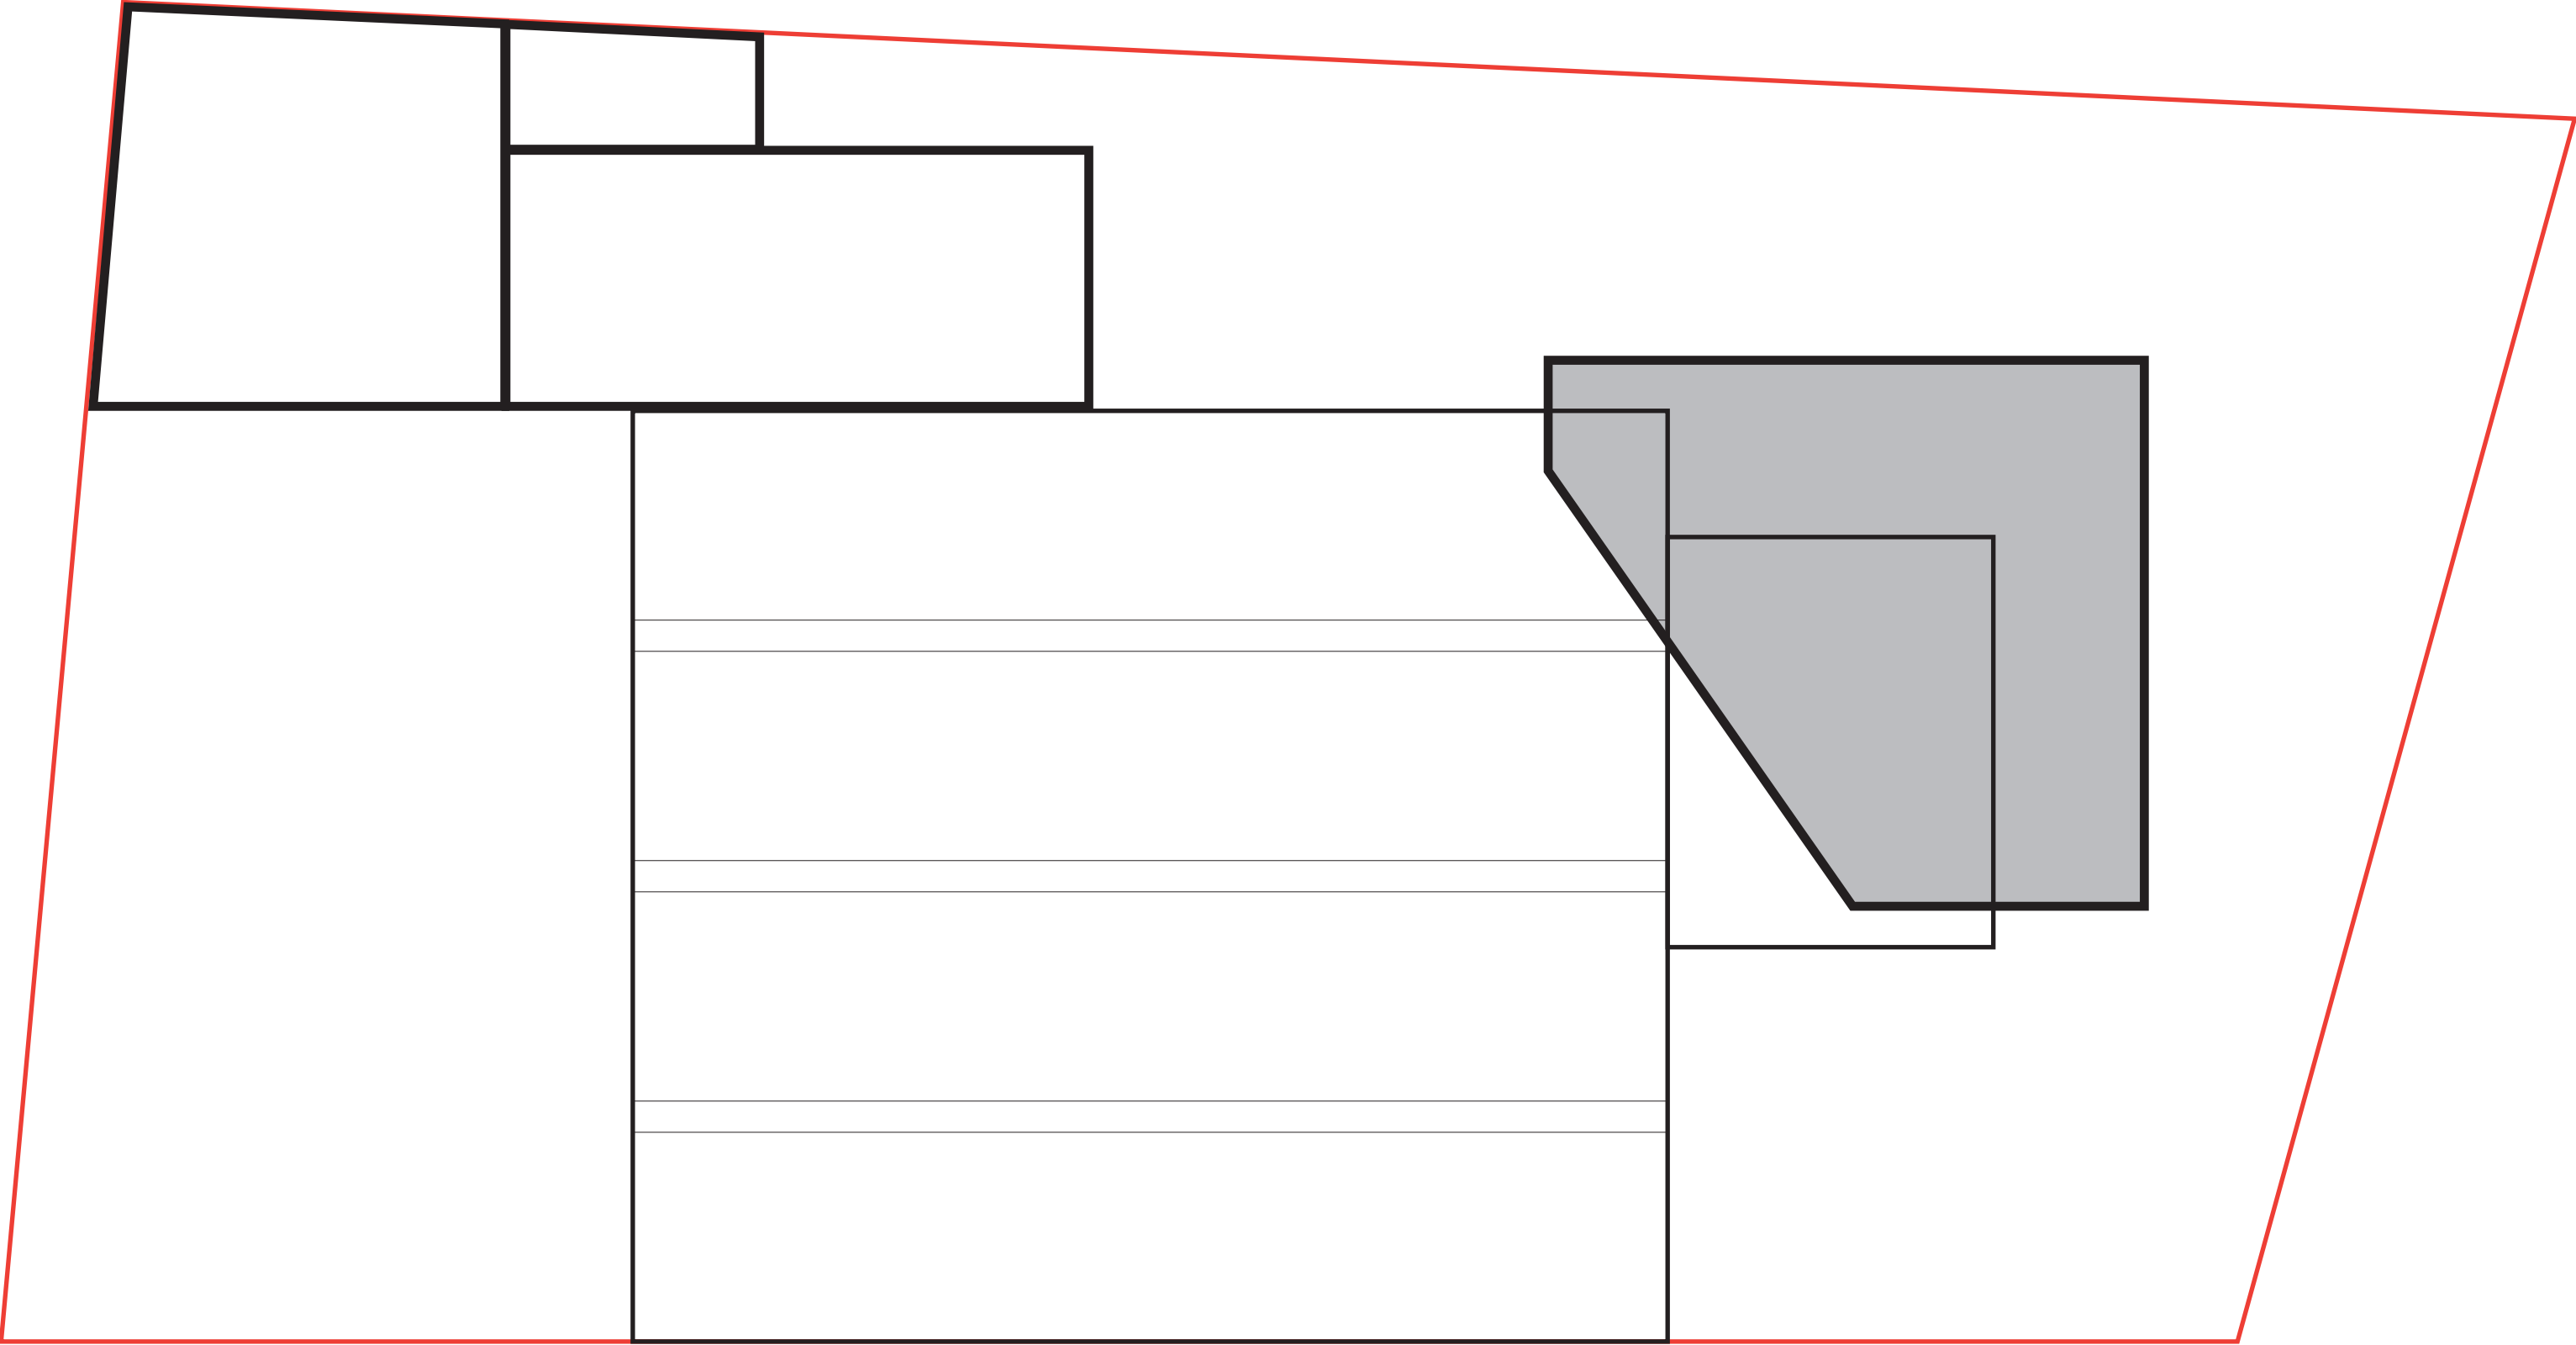

Demise Plan for 151-155 Nottingham Road, NG16 3DJ

Total floor area approx - 8492 sq ft (789 m2)