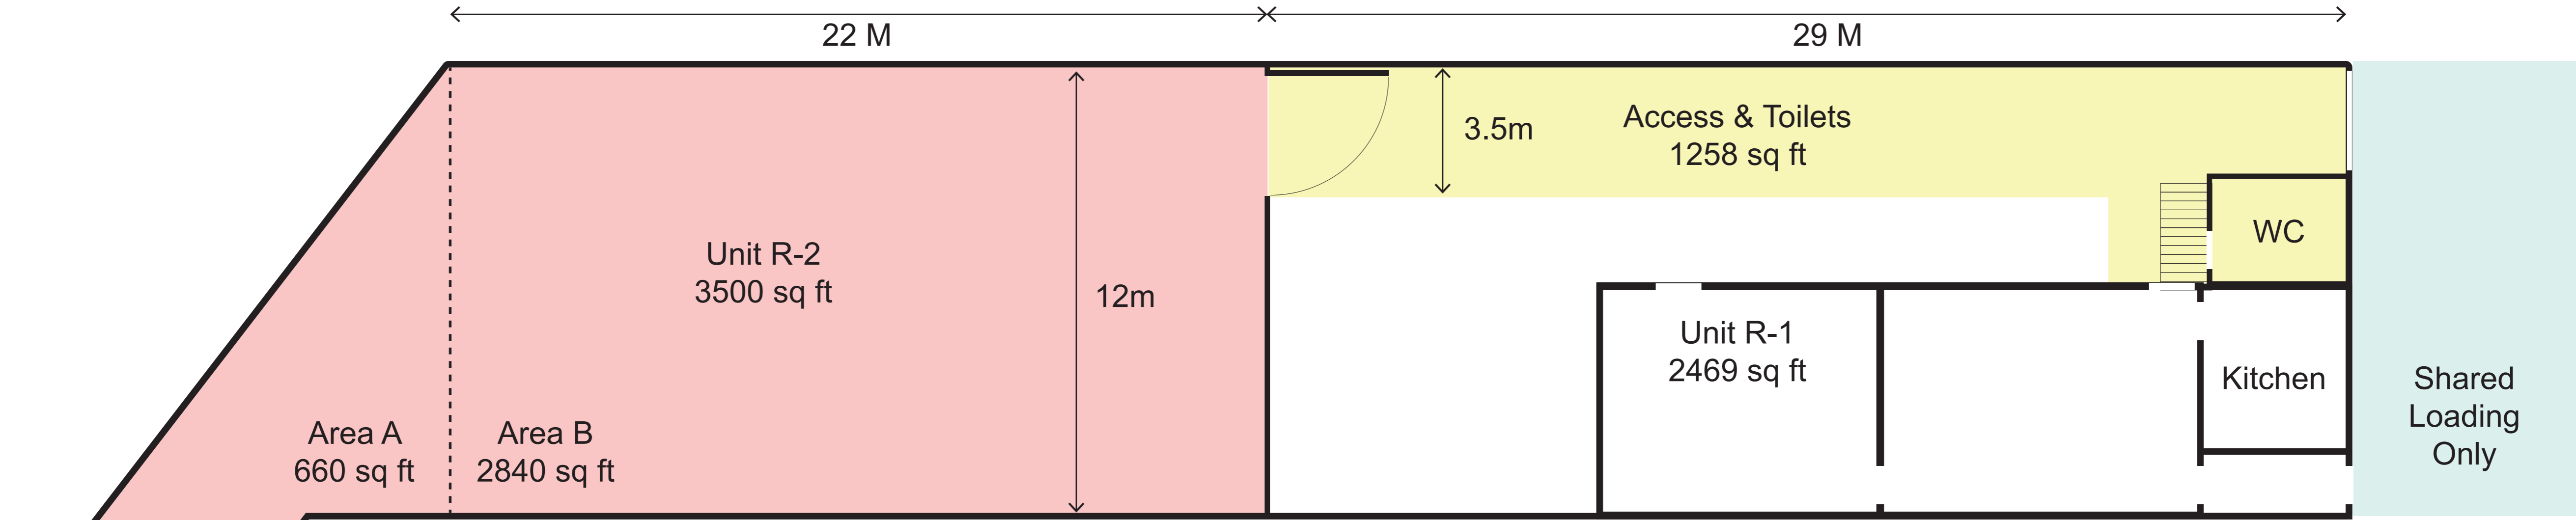

Unit R-2, Demise (Zoned in Red)
10 Oakland Road, LE2 6AN

-  Unit R-2
3500 sq ft
-  Shared Access
& Toilets