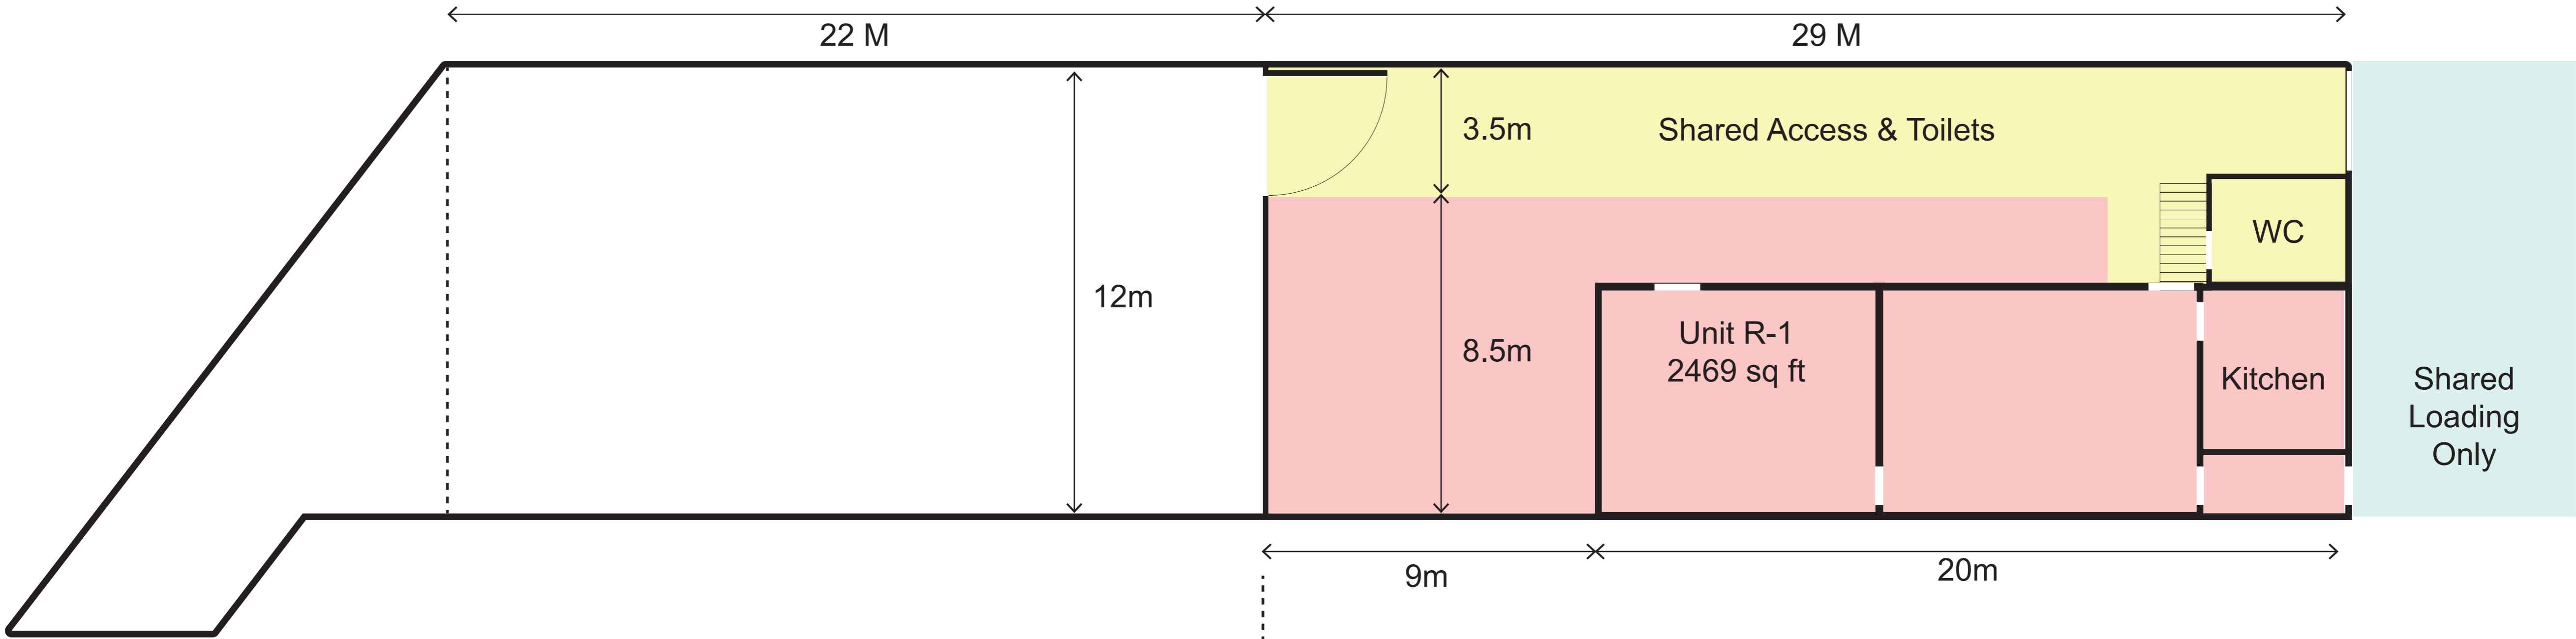

Unit R-1, Demise (Zoned in Red)
10 Oakland Road, LE2 6AN

-  Unit R-1
2469 sq ft
-  Shared Access
& Toilets